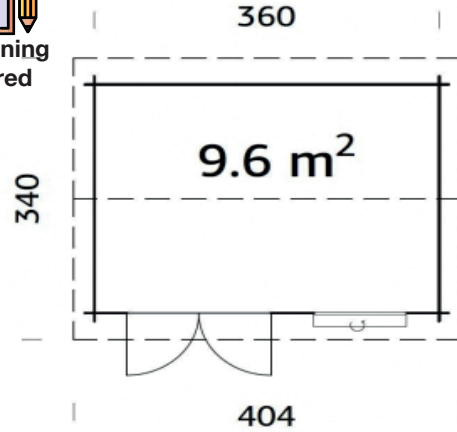

249cm

380 x 290cm

28mm

22.2m³

9.6m²

151 x 175cm

66 x 111cm

19mm

16mm

N/A

FULL SPECIFICATION

CABIN SIZE:	380 x 290cm x 249cm
WALL THICKNESS:	28mm
VOLUME:	22.2m ³
AREA:	9.6m ²
DOOR OPENING:	151 x 175cm
WINDOW OPENING:	66 x 111cm
FLOORS BOARDS:	19mm
ROOF BOARDS:	16mm
ROOF OVERHANG:	N/A
UNDER PLANNING:	Yes